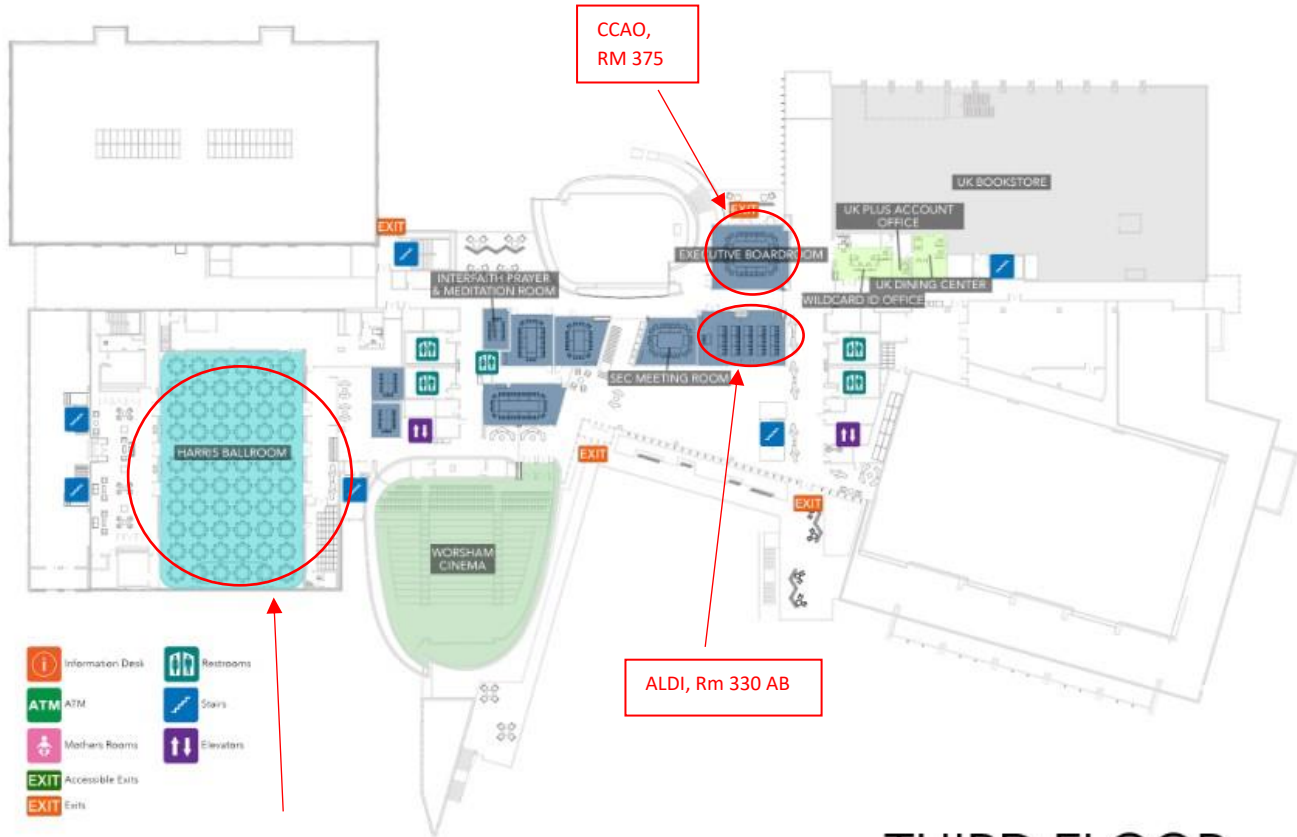

FLOOR MAP – 2ND FLOOR

UNIVERSITY OF KENTUCKY GATTON STUDENT CENTER

FLOOR MAP – 3RD FLOOR

UNIVERSITY OF KENTUCKY GATTON STUDENT CENTER

CHART THE PATH, DAY 2 SESSION

THIRD FLOOR