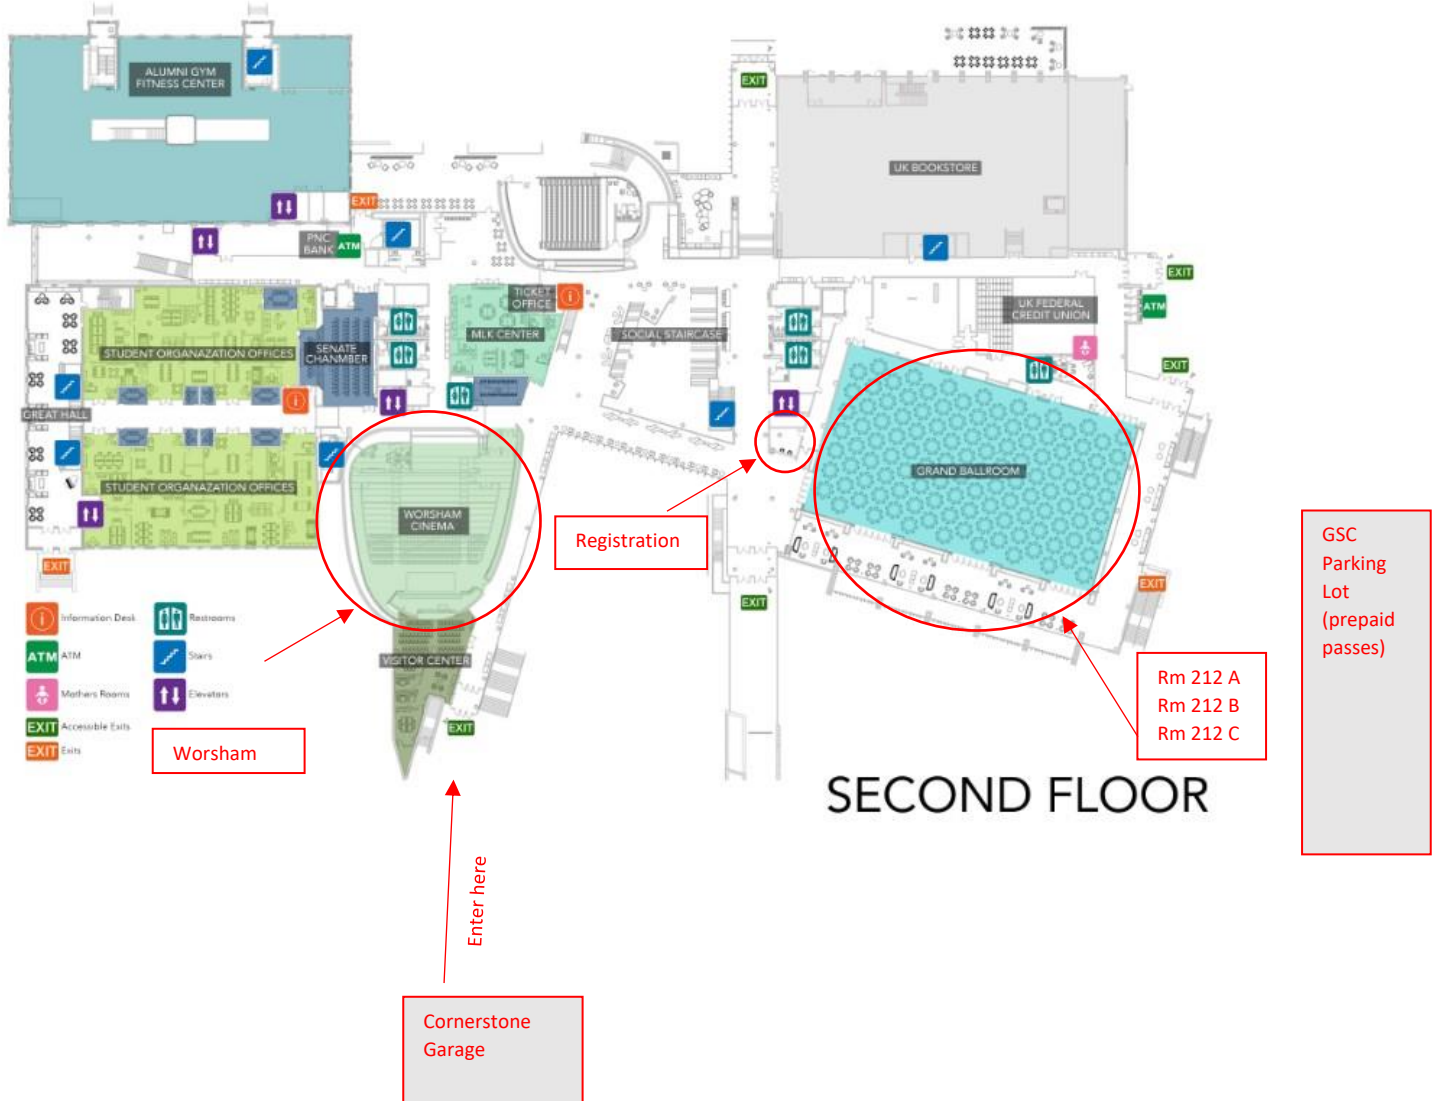

FLOOR MAP – 2ND FLOOR

UNIVERSITY OF KENTUCKY GATTON STUDENT CENTER

FLOOR MAP – 3RD FLOOR

UNIVERSITY OF KENTUCKY GATTON STUDENT CENTER

CHART THE PATH, DAY 2 SESSION

THIRD FLOOR